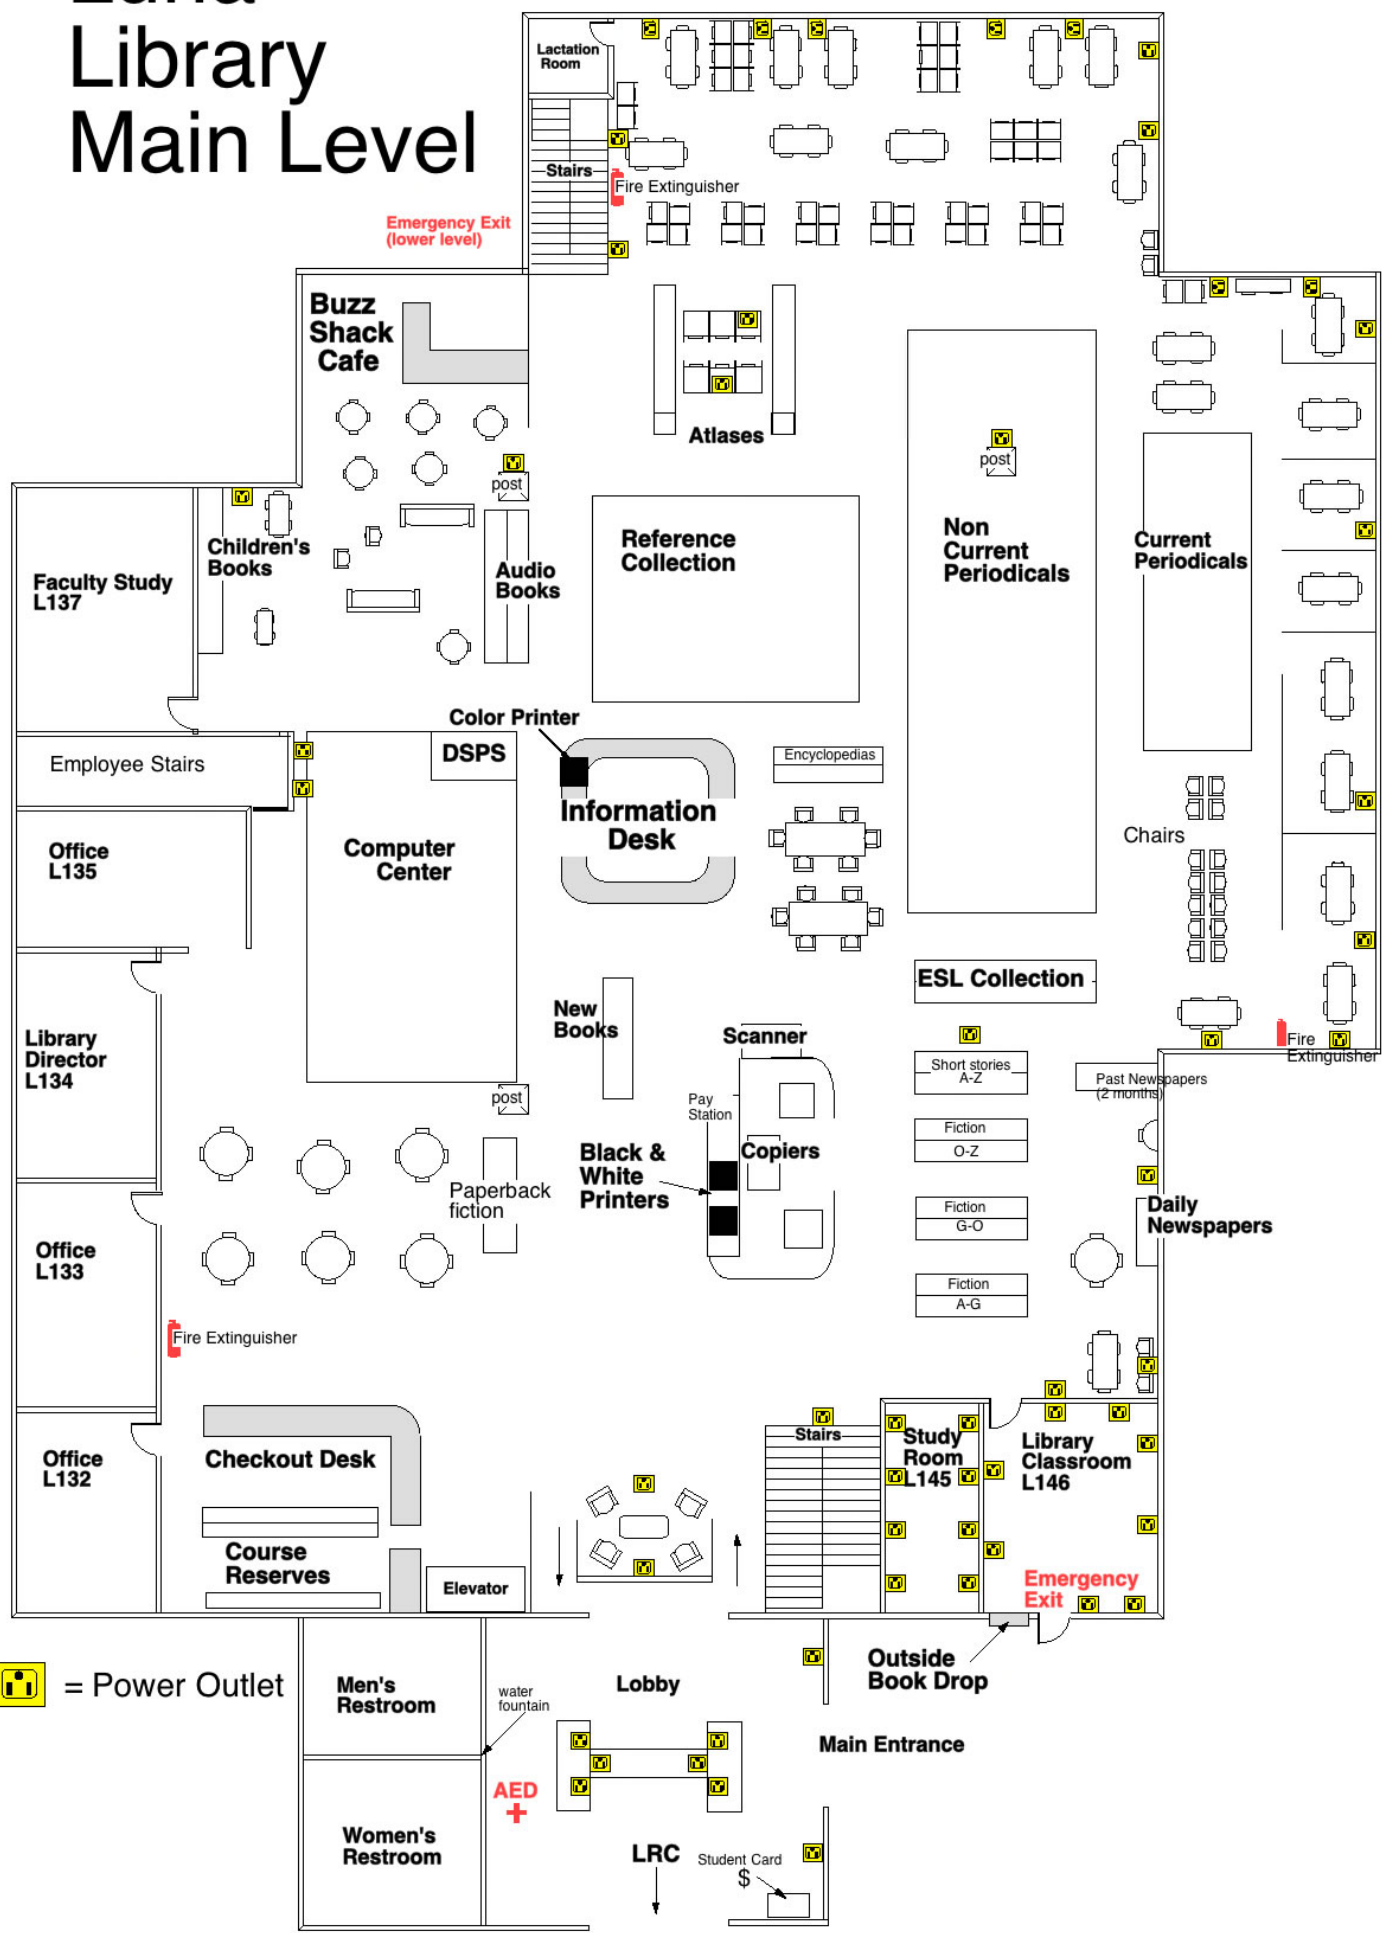

SBCC Luria Library Main Level

 = Power Outlet

AED +