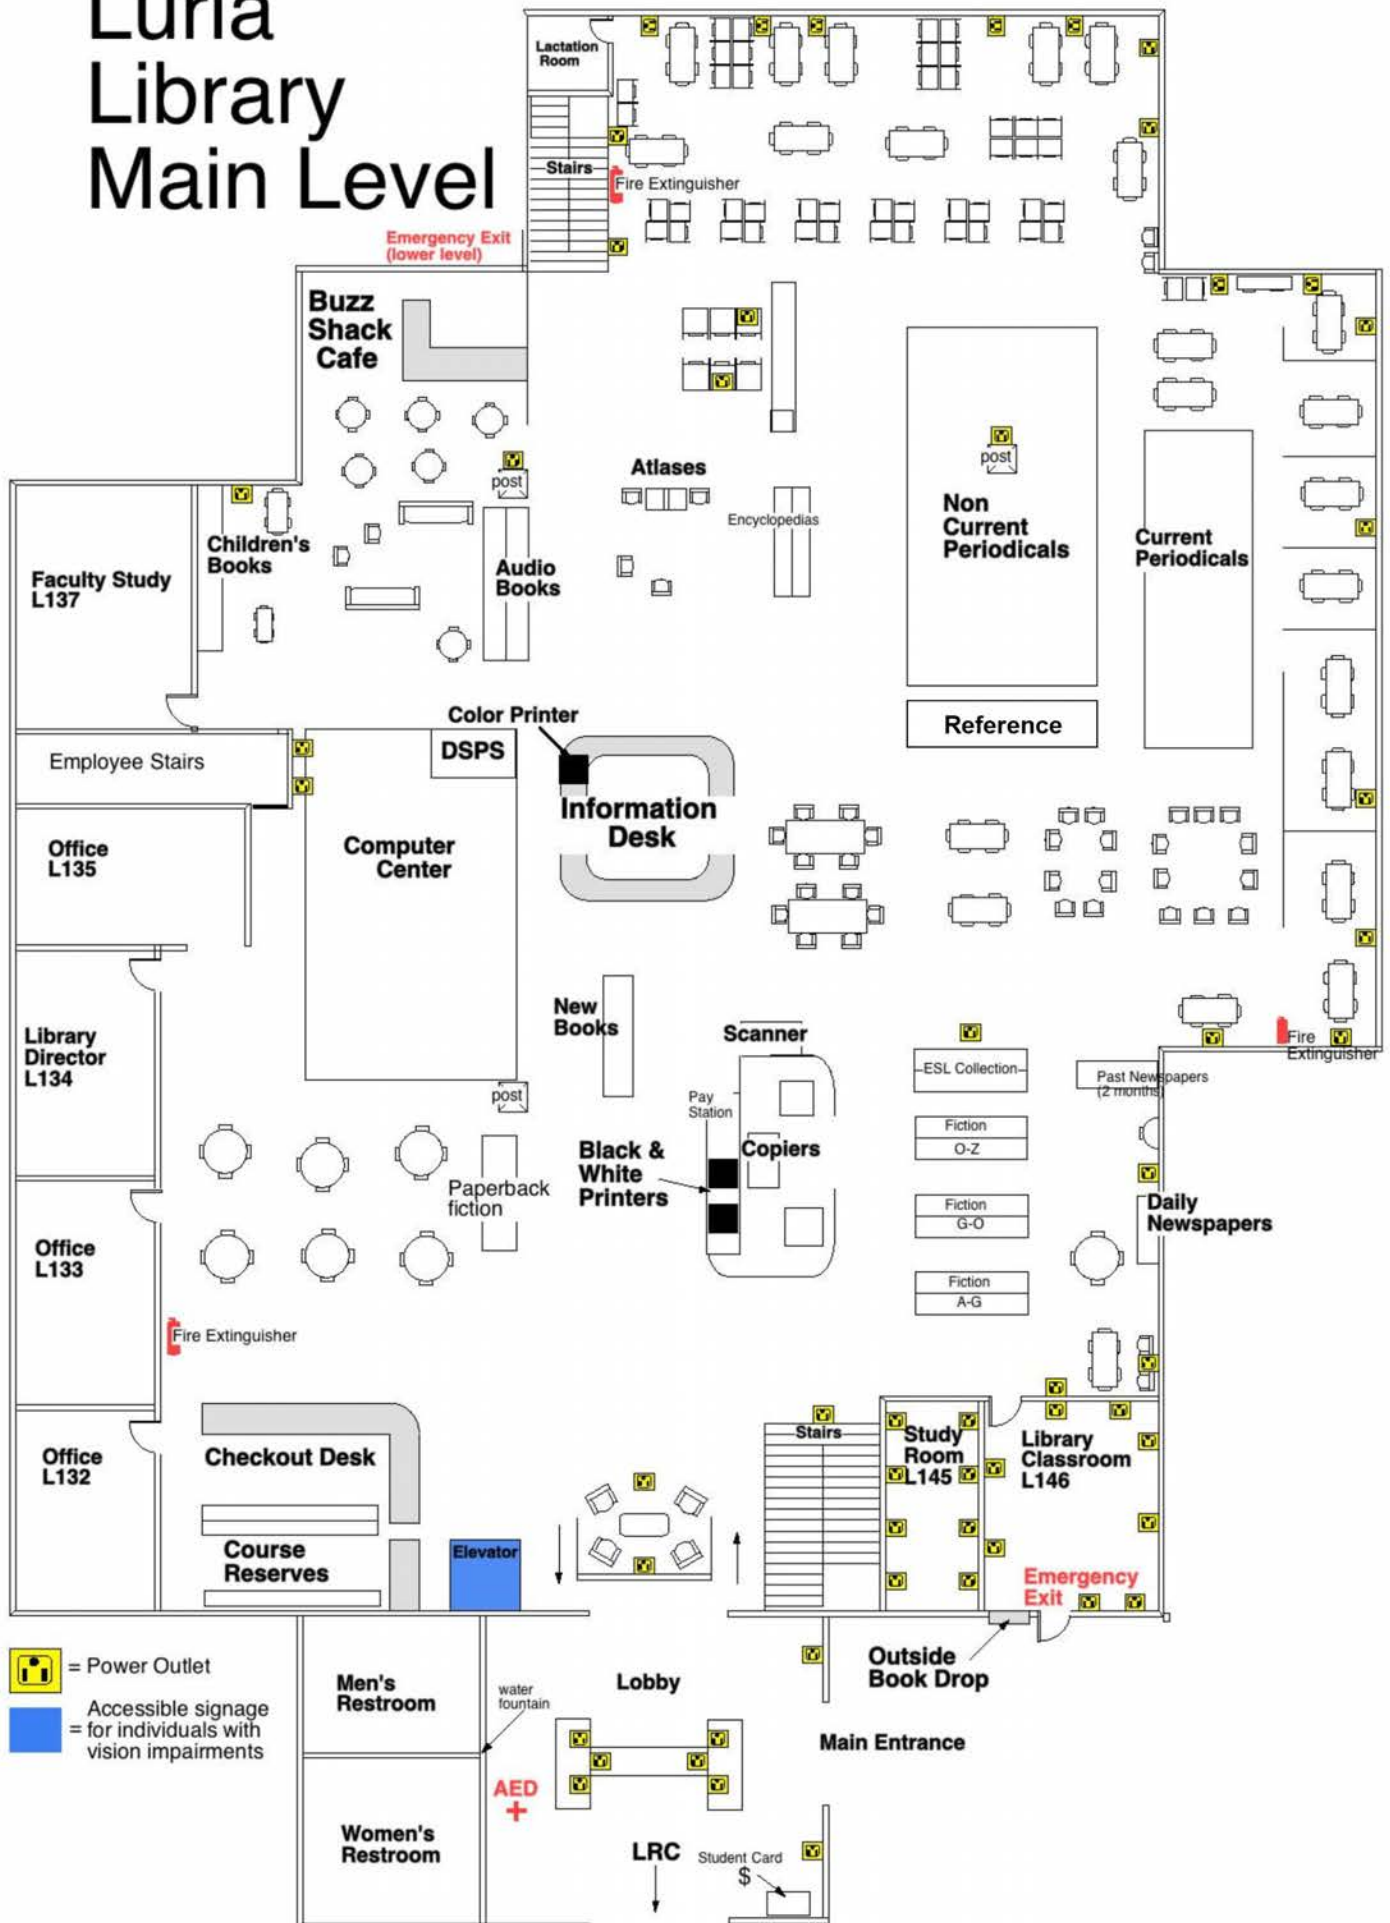

SBCC Luria Library Main Level

-  = Power Outlet
-  = Accessible signage for individuals with vision impairments

SBCC Luria Library Lower Level